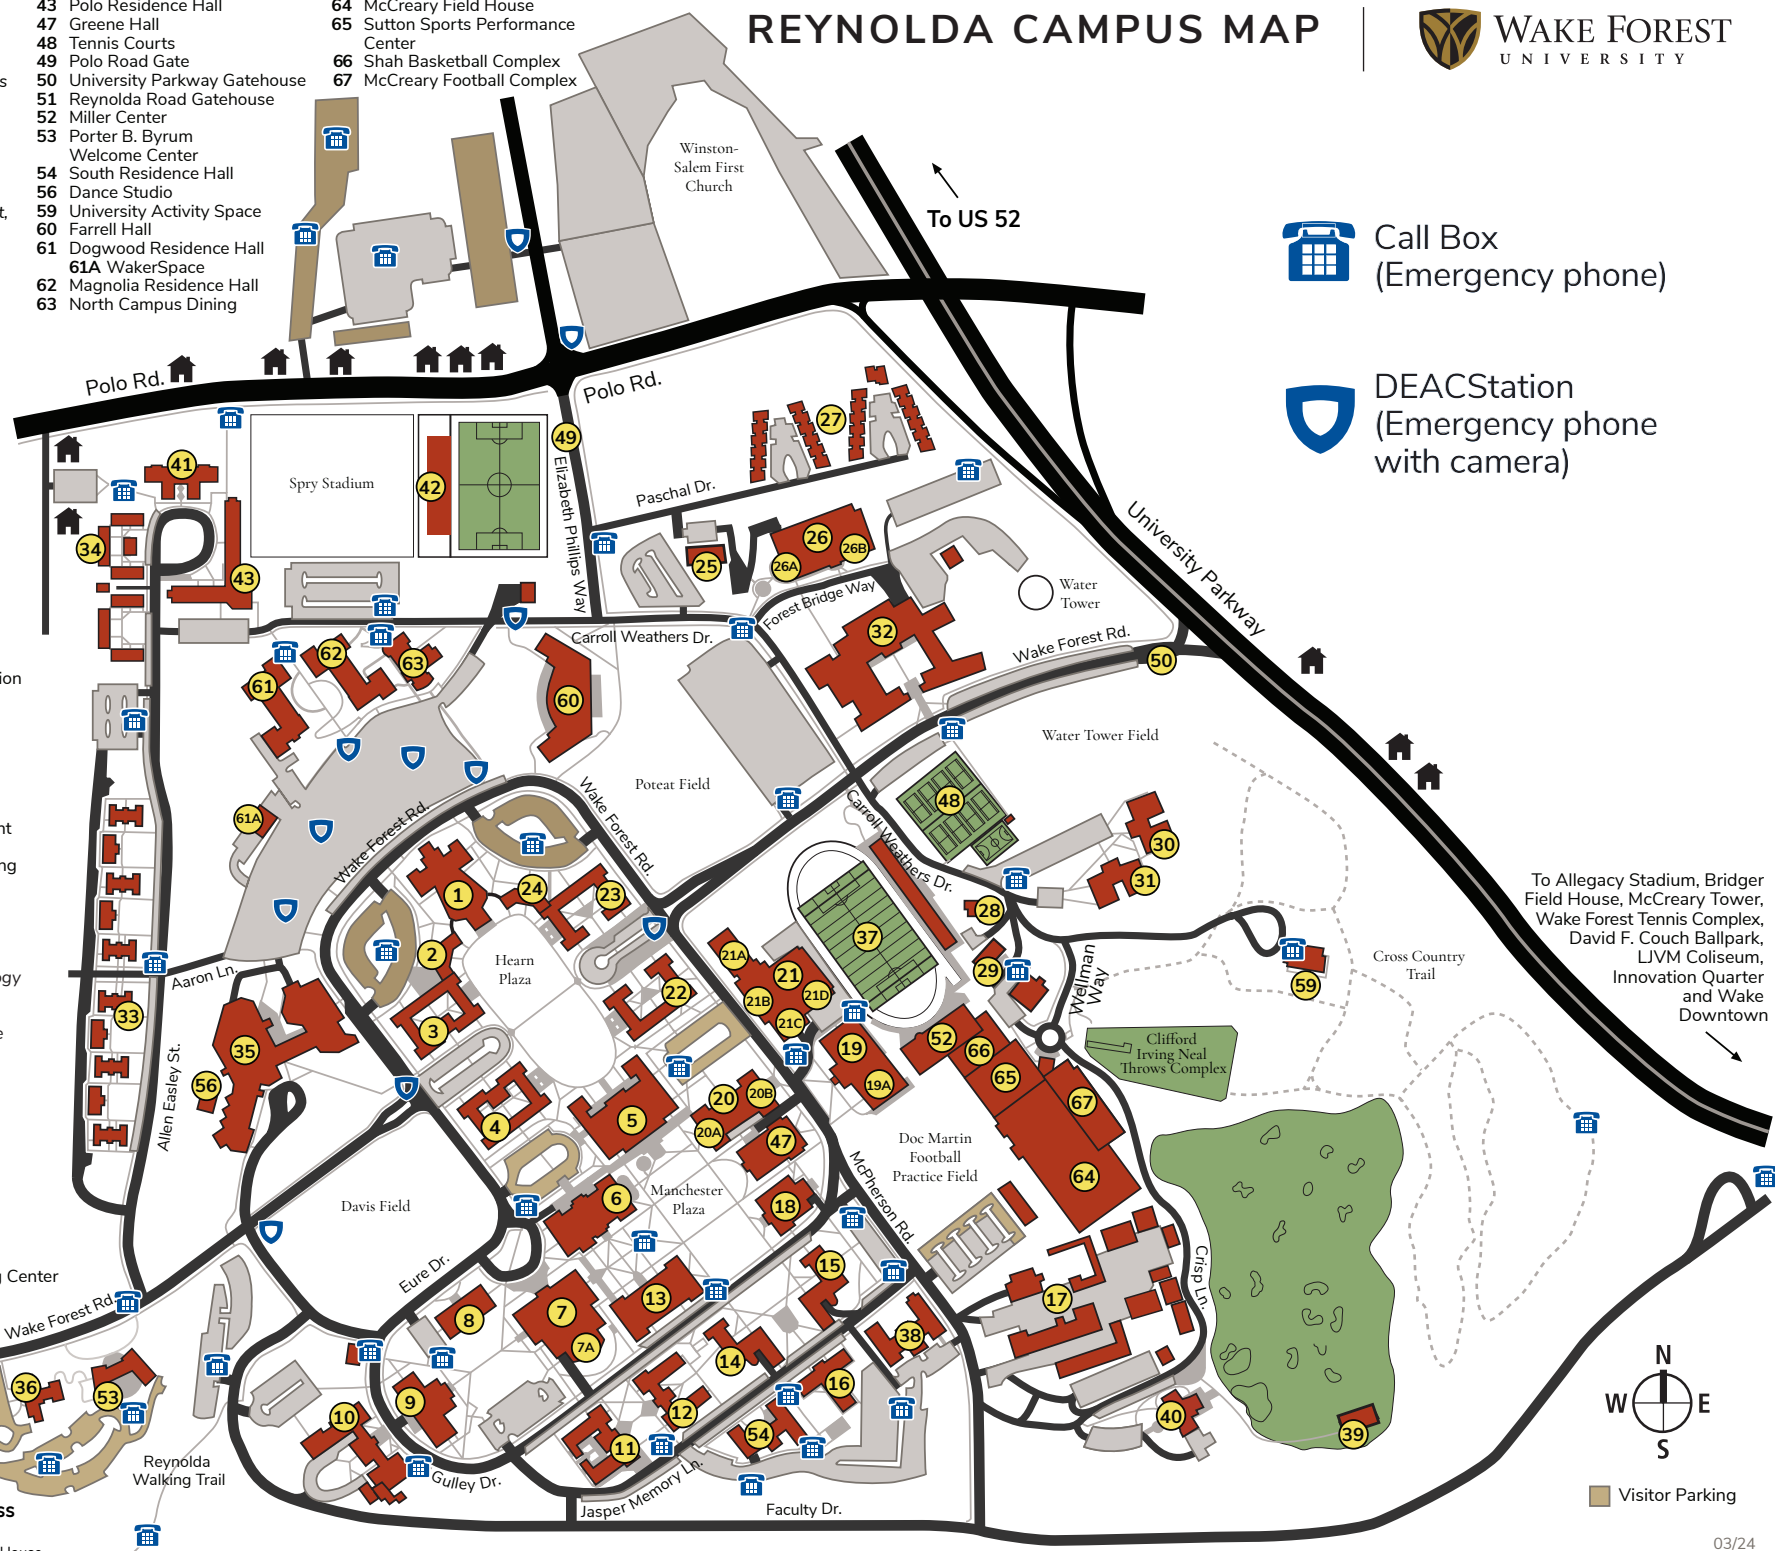

- 43 Polo Residence Hall
- 47 Greene Hall
- 48 Tennis Courts
- 49 Polo Road Gate
- 50 University Parkway Gatehouse
- 51 Reynolda Road Gatehouse
- 52 Miller Center
- 53 Porter B. Byrum
- Welcome Center
- 54 South Residence Hall
- 56 Dance Studio
- 59 University Activity Space
- 60 Farrell Hall
- 61 Dogwood Residence Hall
- 61A WakerSpace
- 62 Magnolia Residence Hall
- 63 North Campus Dining

- 64 McCreary Field House
- 65 Sutton Sports Performance Center
- 66 Shah Basketball Complex
- 67 McCreary Football Complex

Call Box
(Emergency phone)

DEACStation
(Emergency phone with camera)

To Allegacy Stadium, Bridger Field House, McCreary Tower, Wake Forest Tennis Complex, David F. Couch Ballpark, LJV Coliseum, Innovation Quarter and Wake Downtown

To Reynolda Road, Silas Creek Pkwy, and I-40 Business/Bypass
To Graylyn, Reynolda Village, Reynolda Gardens and Reynolda House

Visitor Parking