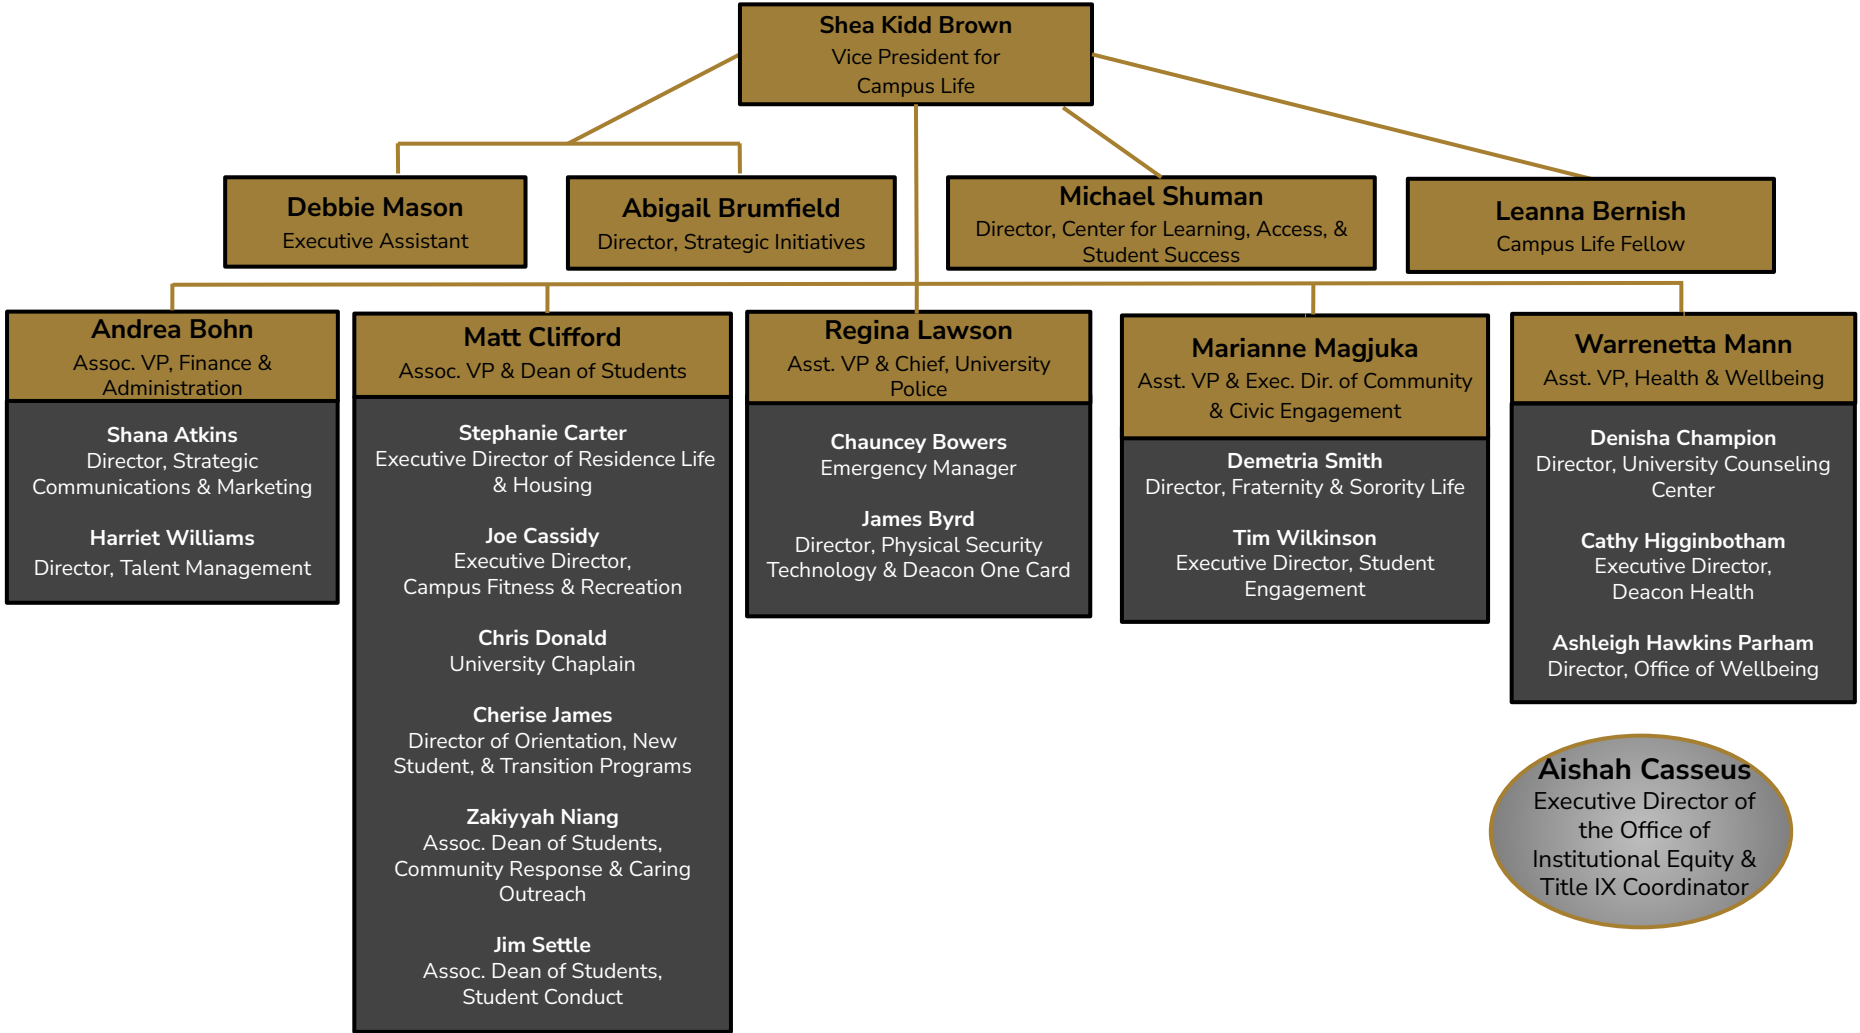

# Division of Campus Life Organizational Chart - Leadership Team

## Wake Forest University

**Debbie Mason**  
Executive Assistant

**Abigail Brumfield**  
Director, Strategic Initiatives

**Michael Shuman**  
Director, Center for Learning, Access, &  
Student Success

**Leanna Bernish**  
Campus Life Fellow